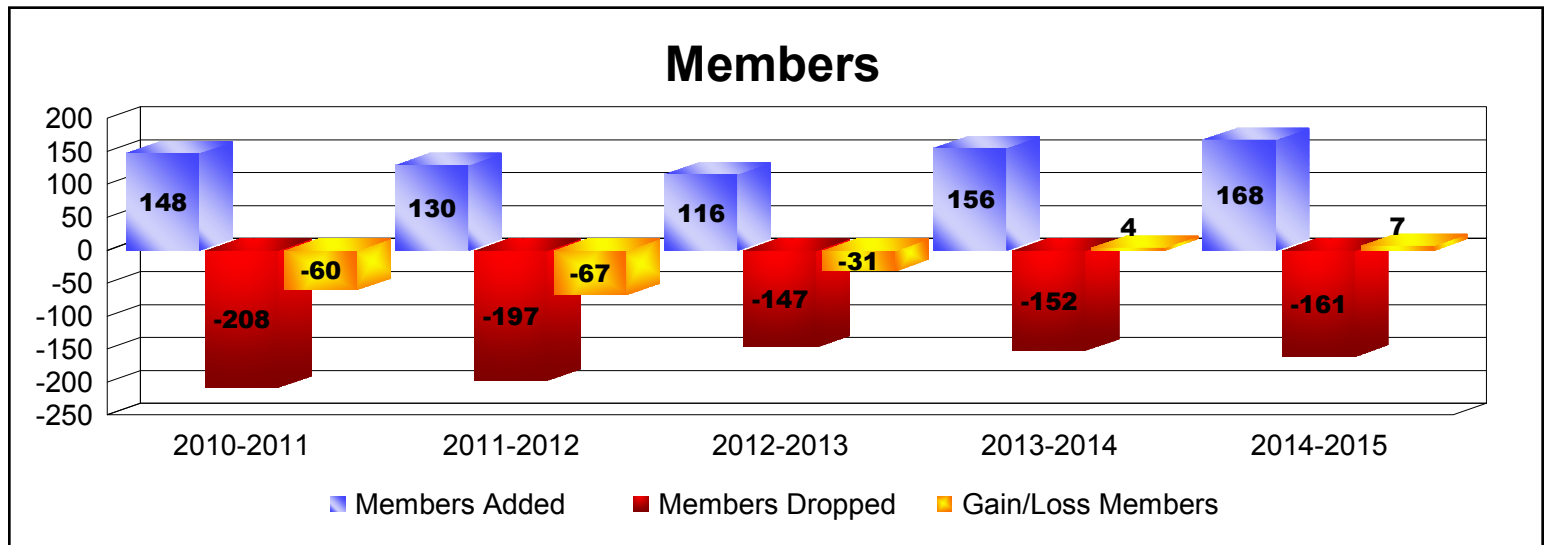

Year	New Clubs	Dropped Clubs	Gain/ Loss Clubs	New Members	Charter Members	Reinstate Members	Transfer Members	Total Member Added	Total Members Dropped	Gain/ Loss Members
2010-2011	0	-1	-1	134	0	11	3	148	-208	-60
2011-2012	0	-3	-3	114	0	8	8	130	-197	-67
2012-2013	0	0	0	101	0	4	11	116	-147	-31
2013-2014	0	0	0	131	1	12	12	156	-152	4
2014-2015	1	0	1	132	22	6	8	168	-161	7
Average	0	-1	-1	122	5	8	8	144	-173	-29

Year	New Clubs	Dropped Clubs	Gain/ Loss Clubs	New Members	Charter Members	Reinstate Members	Transfer Members	Total Member Added	Total Members Dropped	Gain/ Loss Members
2010-2011	0	0	0	16	0	2	0	18	-29	-11
2011-2012	0	0	0	6	0	0	0	6	-18	-12
2012-2013	0	0	0	13	0	0	4	17	-26	-9
2013-2014	0	-1	-1	22	0	0	0	22	-15	7
2014-2015	0	0	0	16	0	1	0	17	-18	-1
Average	0	0	0	15	0	1	1	16	-21	-5