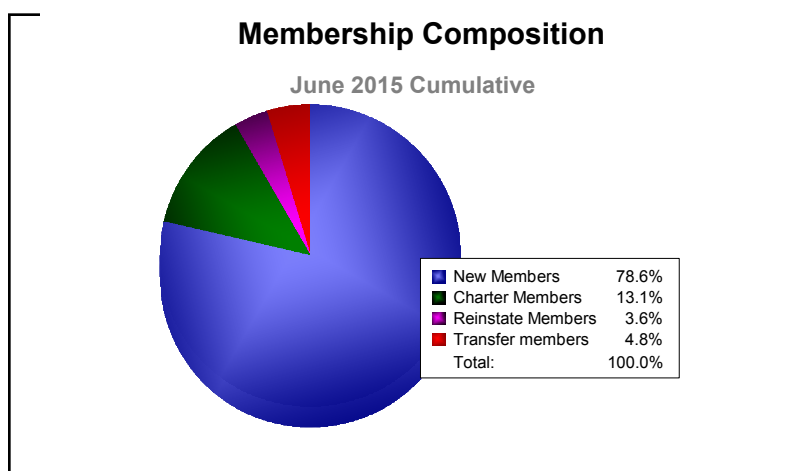

Year	New Clubs	Dropped Clubs	Gain/ Loss Clubs	New Members	Charter Members	Reinstate Members	Transfer Members	Total Member Added	Total Members Dropped	Gain/ Loss Members
2010-2011	0	-1	-1	134	0	11	3	148	-208	-60
2011-2012	0	-3	-3	114	0	8	8	130	-197	-67
2012-2013	0	0	0	101	0	4	11	116	-147	-31
2013-2014	0	0	0	131	1	12	12	156	-152	4
2014-2015	1	0	1	132	22	6	8	168	-161	7
Average	0	-1	-1	122	5	8	8	144	-173	-29

Year	New Clubs	Dropped Clubs	Gain/ Loss Clubs	New Members	Charter Members	Reinstate Members	Transfer Members	Total Member Added	Total Members Dropped	Gain/ Loss Members
2010-2011	0	0	0	16	0	2	0	18	-29	-11
2011-2012	0	0	0	6	0	0	0	6	-18	-12
2012-2013	0	0	0	13	0	0	4	17	-26	-9
2013-2014	0	-1	-1	22	0	0	0	22	-15	7
2014-2015	0	0	0	16	0	1	0	17	-18	-1
Average	0	0	0	15	0	1	1	16	-21	-5