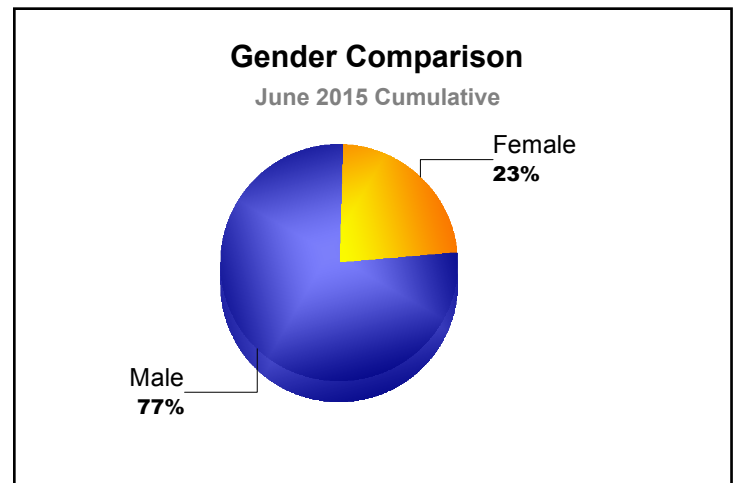

Year	New Clubs	Dropped Clubs	Gain/ Loss Clubs	New Members	Charter Members	Reinstate Members	Transfer Members	Total Member Added	Total Members Dropped	Gain/ Loss Members
2010-2011	0	-1	-1	134	0	11	3	148	-208	-60
2011-2012	0	-3	-3	114	0	8	8	130	-197	-67
2012-2013	0	0	0	101	0	4	11	116	-147	-31
2013-2014	0	0	0	131	1	12	12	156	-152	4
2014-2015	1	0	1	132	22	6	8	168	-161	7
Average	0	-1	-1	122	5	8	8	144	-173	-29