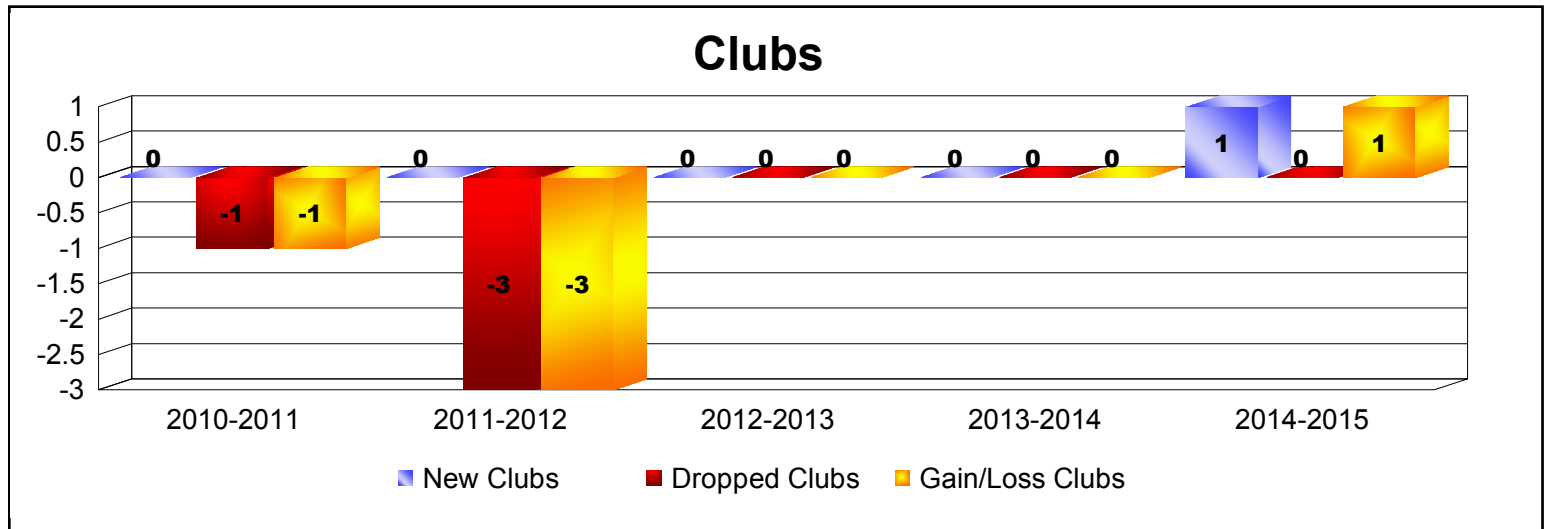

Year	New Clubs	Dropped Clubs	Gain/ Loss Clubs	New Members	Charter Members	Reinstate Members	Transfer Members	Total Member Added	Total Members Dropped	Gain/ Loss Members
2010-2011	0	-1	-1	134	0	11	3	148	-208	-60
2011-2012	0	-3	-3	114	0	8	8	130	-197	-67
2012-2013	0	0	0	101	0	4	11	116	-147	-31
2013-2014	0	0	0	131	1	12	12	156	-152	4
2014-2015	1	0	1	132	22	6	8	168	-161	7
Average	0	-1	-1	122	5	8	8	144	-173	-29

Year	New Clubs	Dropped Clubs	Gain/ Loss Clubs	New Members	Charter Members	Reinstate Members	Transfer Members	Total Member Added	Total Members Dropped	Gain/ Loss Members
2010-2011	0	0	0	16	0	2	0	18	-29	-11
2011-2012	0	0	0	6	0	0	0	6	-18	-12
2012-2013	0	0	0	13	0	0	4	17	-26	-9
2013-2014	0	-1	-1	22	0	0	0	22	-15	7
2014-2015	0	0	0	16	0	1	0	17	-18	-1
Average	0	0	0	15	0	1	1	16	-21	-5